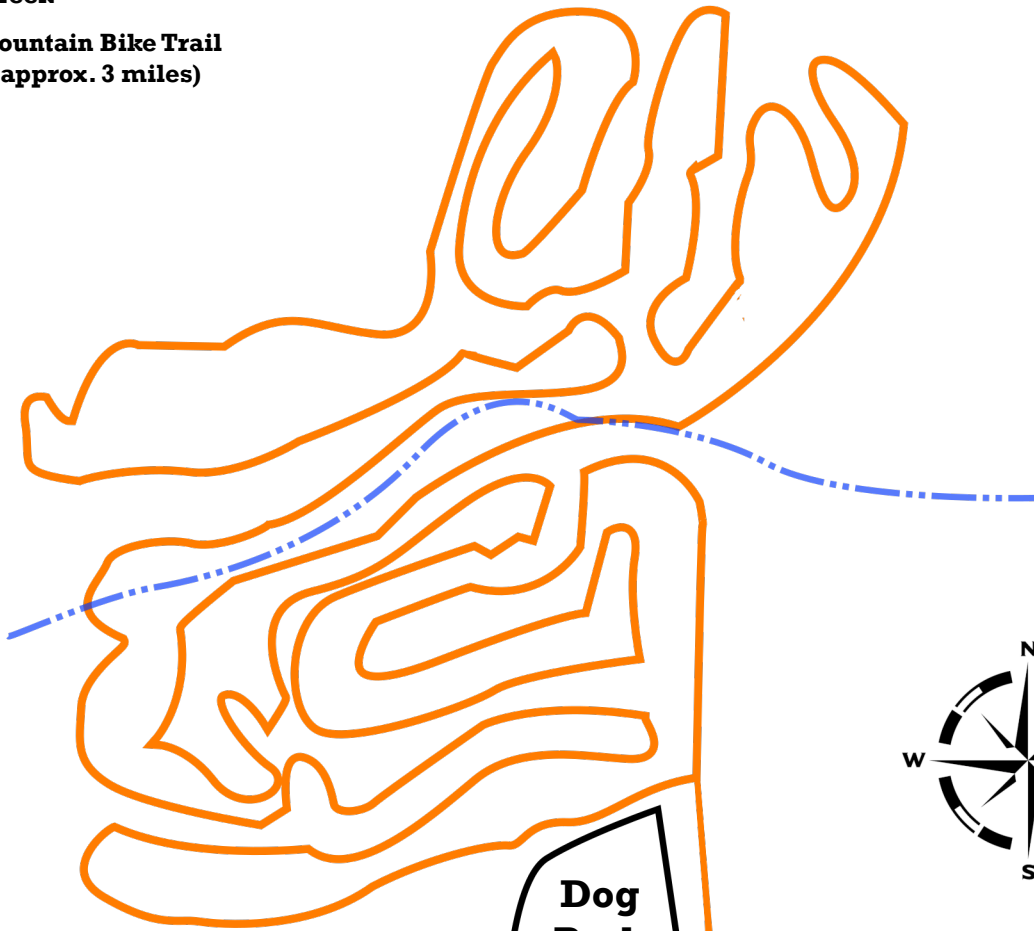

Horizons Park Mountain Bike Trail

**Trail Maintenance
Volunteer Group**

-  Creek
-  Mountain Bike Trail
(approx. 3 miles)

Trail Rules

- Ride at your own risk
 - Trail system only for intermediate to advanced skilled mountain bikers
 - Trail is single track with steep drop offs, small and large gullies and bridges at angles on trail
 - These trails are for mountain bikes only. No motorized traffic allowed
- **Contract the Forsyth County Parks and Recreation Main Office at 336-703-2500 to report trail issues or damage ****