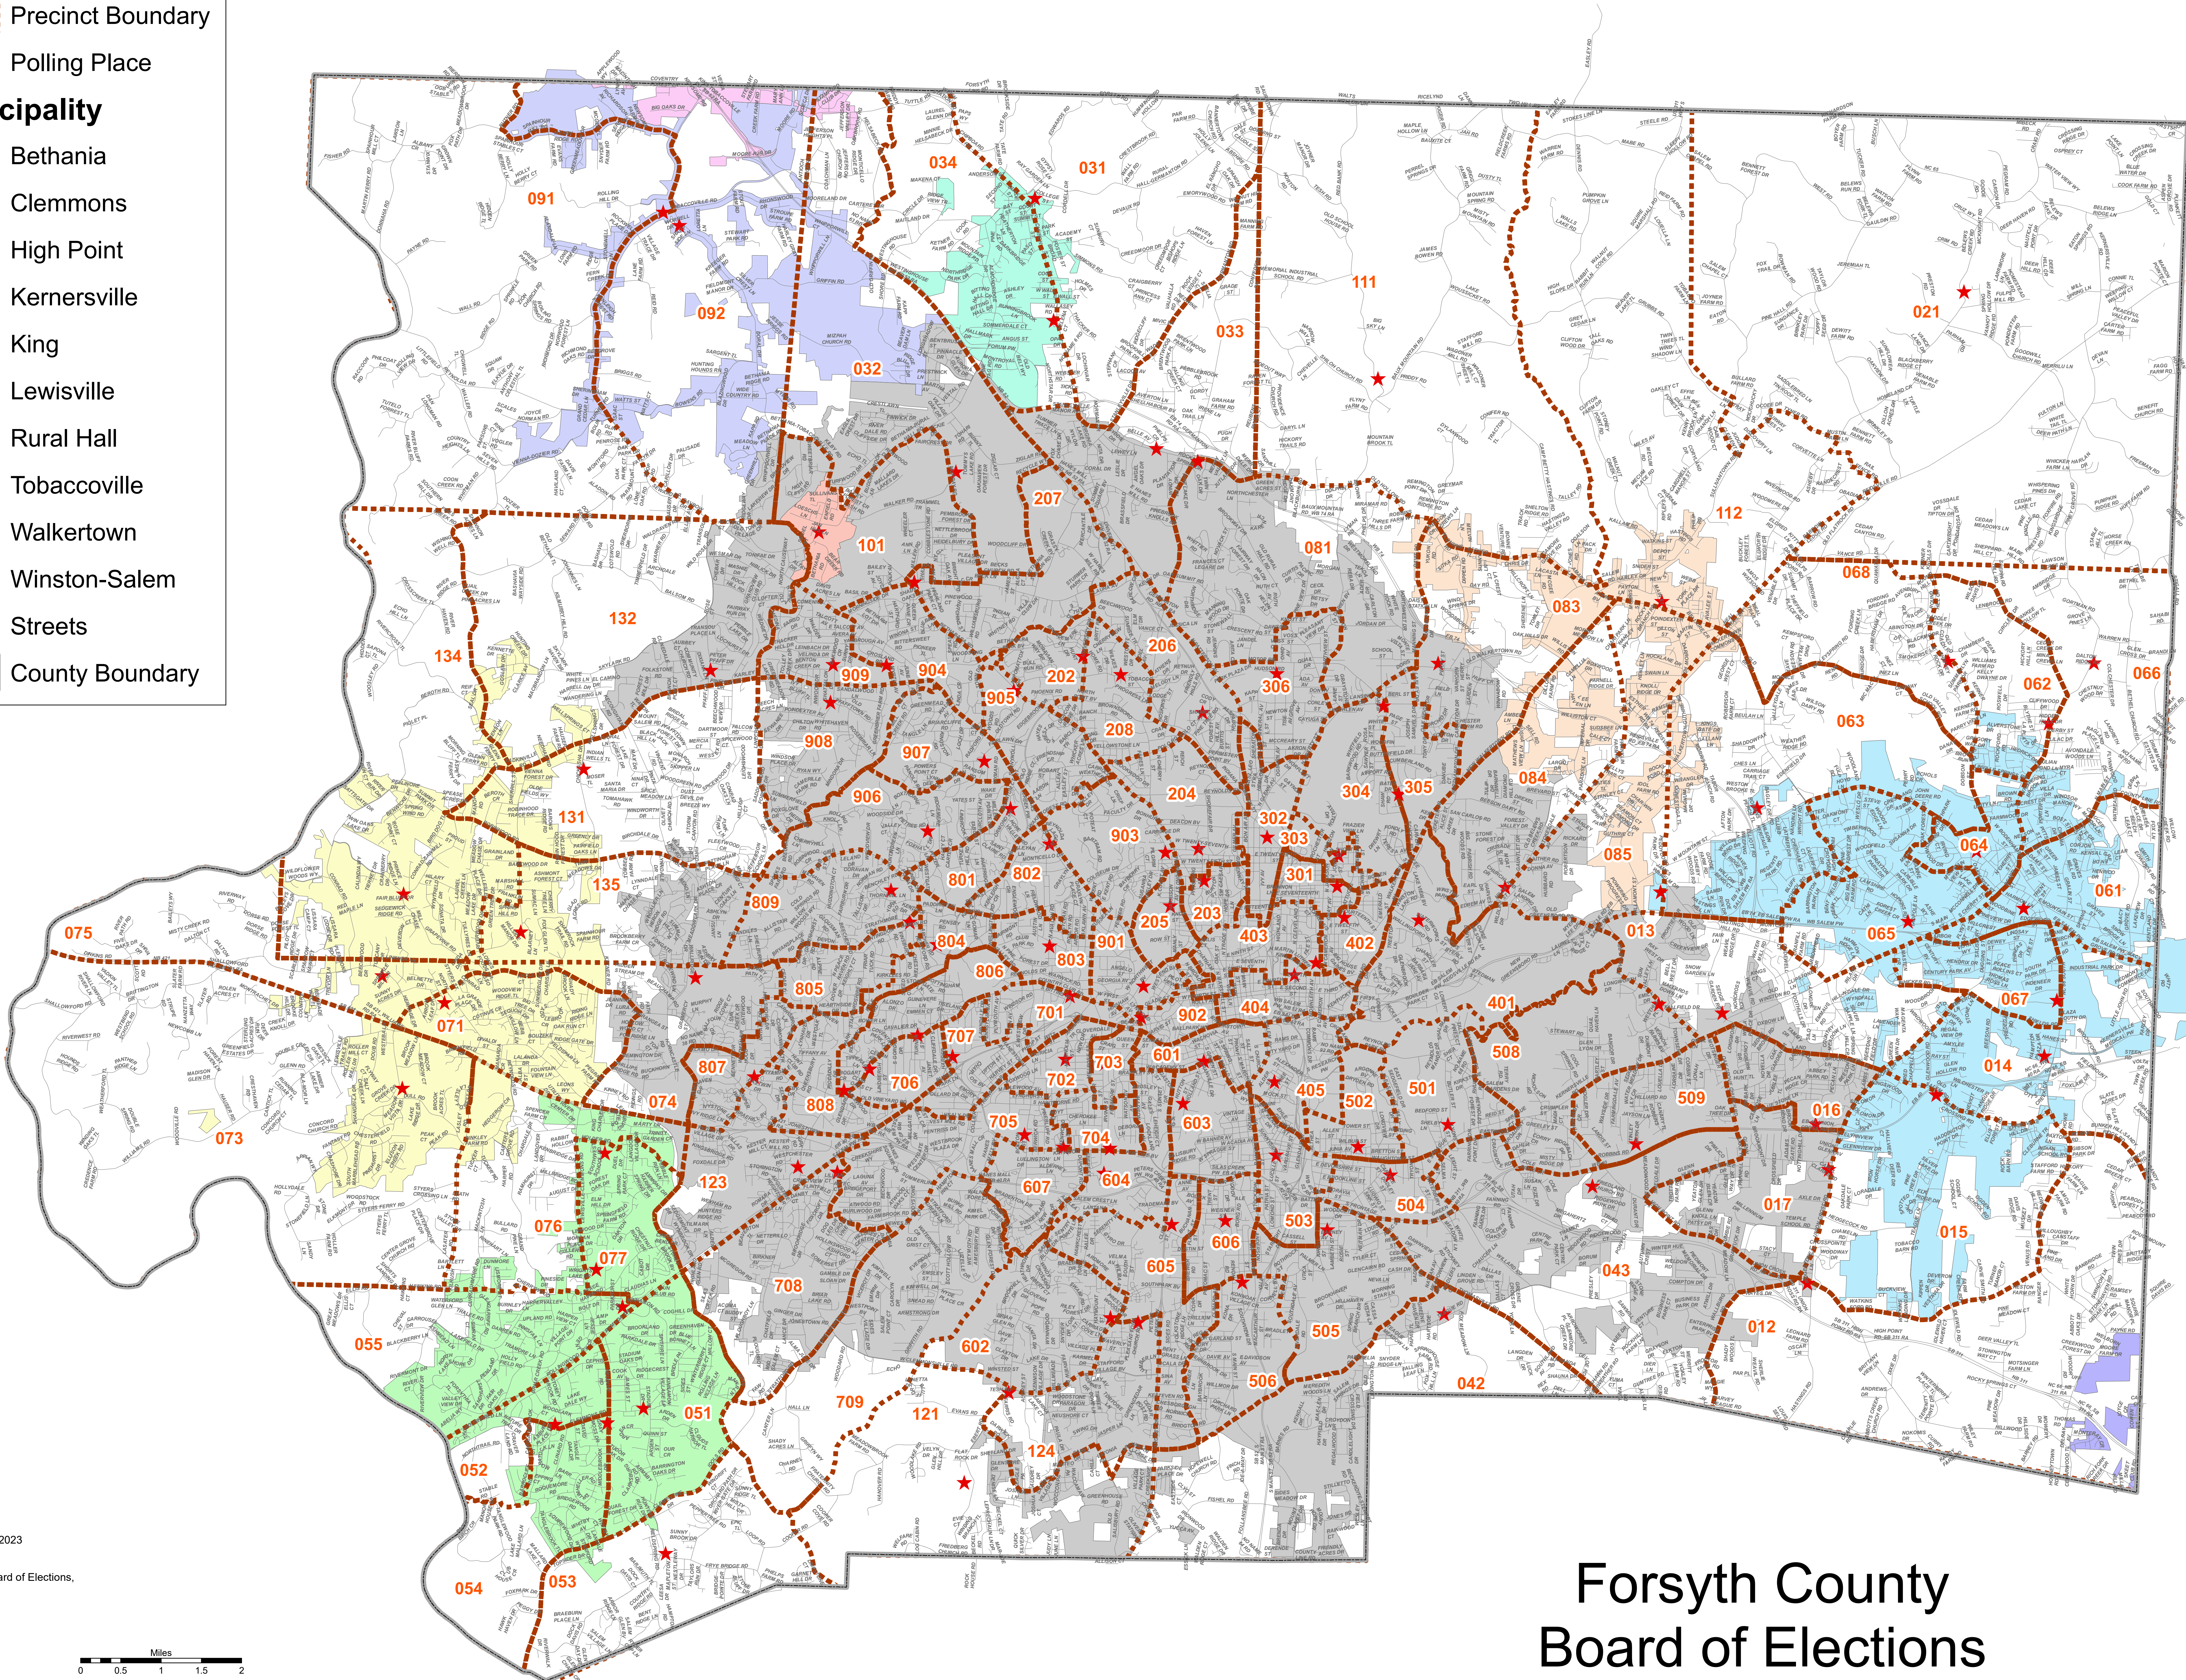

-  Precinct Boundary
-  Polling Place
- Municipality**
-  Bethania
-  Clemmons
-  High Point
-  Kernersville
-  King
-  Lewisville
-  Rural Hall
-  Tobaccoville
-  Walkertown
-  Winston-Salem
-  Streets
-  County Boundary

Map Created: July 2023
 Data Source:
 Forsyth County Board of Elections,
 MapForsyth

0 0.5 1 1.5 2 Miles

Forsyth County Board of Elections Voting Precincts